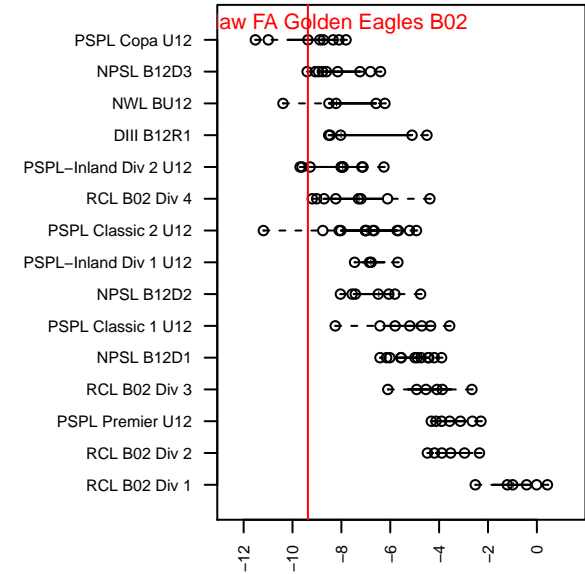

# Eagleclaw FA Golden Eagles B02

Eagleclaw Football Academy  
 Seattle, WA  
 B02 total strength=185  
 attack=0.1 defense=0.14  
 fall league = PSPL Copa U12  
 spr league = Spr PSPL Copa U12

alt names used:  
 Eagleclaw Football Academy BU12 Golden Eaç  
 Eagleclaw Football Academy BU12 Golden Eaç  
 Venues played:  
 2014 PSPL Copa U12  
 2014 Spr PSPL Copa U12

**Eagleclaw FA Golden Eagles B02**  
 Dots are actual minus expected GF (blue circles) and GA (red triangles).  
 Blue line is smoothed change in attack strength. Red is smoothed change in defense strength.

**attack and defense variance (black dot)  
relative to other teams  
and top 10 in region**

**attack and defense rating  
relative to others at age  
and all opponents in last 13 months**

**Performance relative to 13 month average**